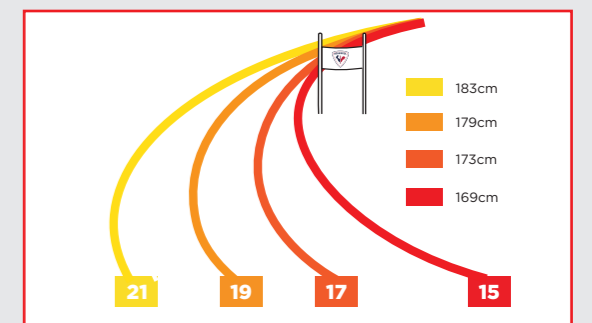

> HIGHER TRAJECTORY CONTROL

2 LINE CONTROL TECHNOLOGY ENERGY ACTIVATOR

The LCT technology was developed for Racing. The central rail integrated over the entire length of the ski eliminates some of the ski's counter-flexion to ensure stability and dynamic control.

3 RADIUS MASTER

The ski gold standard in the 'Master' category presents a new, more modern approach to turn radius in line with developments in the current technique. With shortened radius on each of the models, the Master is even more playful with more effective turn initiation for greater precision and confidence.