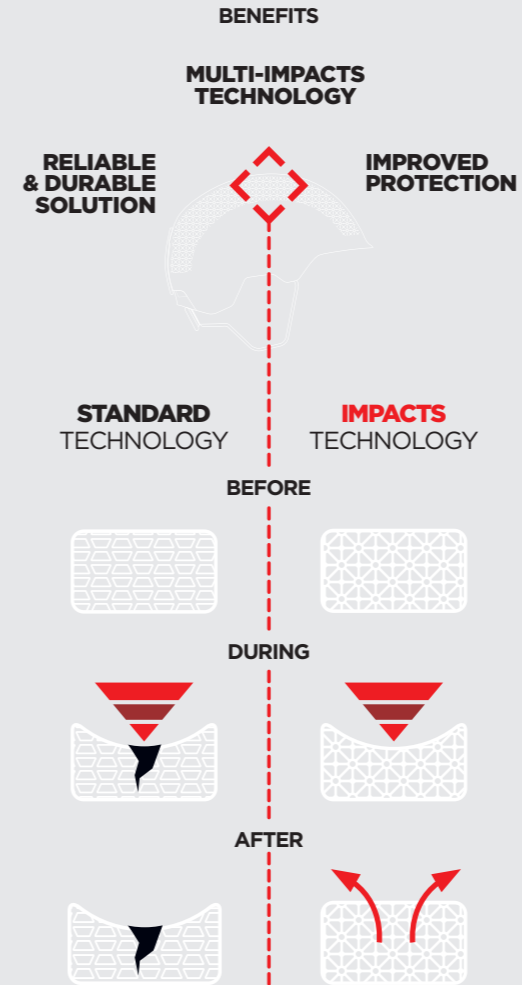

RACE PROGRAM
2021/2022

HERO CARBON FIBER FIS

SIZES	54 - 56 - 58 - 60 - 61+
WEIGHT	530 g
CERTIFICATION	CE EN1077 & ASTM 2040 & FIS
CONSTRUCTION	HARDHELL - CARBON SHELL
CHINGUARD COMPATIBLE	

HERO TEMPLAR SL IMPACTS (WITH CHINGUARD)

SIZES	S/M (52-55), M/L (55-59), L/XL (59-63)
WEIGHT	490 g
CERTIFICATION	CE EN1077 & ASTM 2040
CONSTRUCTION	HARDSHELL - ABS SHELL
VENTILATION	PERMANENT
CHINGUARD INCLUDED	

HERO 7 FIS IMPACTS

SIZES	56 - 58 - 60 - 61+
WEIGHT	580 g
CERTIFICATION	CE EN1077 & ASTM 2040 & FIS
CONSTRUCTION	HARDSHELL - ABS SHELL
CHINGUARD COMPATIBLE	

CHINPROTEC SL (FOR HERO SL)

COMPATIBLE HERO TEMPLAR SL IMPACTS

RKCC100

HERO 9 FIS IMPACTS (WITH CHINGUARD)

SIZES	54 - 56 - 58 - 60 - 61+
WEIGHT	580 g
CERTIFICATION	CE EN1077 & ASTM 2040 & FIS
CONSTRUCTION	HARDSHELL - ABS SHELL
CHINGUARD INCLUDED	

ROOSTER FIS IMPACTS

SIZES	54 - 56 - 58 - 60 - 61+
WEIGHT	580 g
CERTIFICATION	CE EN1077 & ASTM 2040 & FIS
CONSTRUCTION	HARDSHELL - ABS SHELL
CHINGUARD COMPATIBLE	

HERO KIDS IMPACTS

SIZES	XS (49-53)
WEIGHT	540 g
CERTIFICATION	CE EN1077 & ASTM 2040
CONSTRUCTION	HARDSHELL - ABS SHELL
CHINGUARD COMPATIBLE	

CHINPROTEC DH (FOR HERO)

COMPATIBLE HERO JR FIS IMPACTS / HERO CARBON FIBER FIS
HERO 9 FIS IMPACTS / HERO 7 FIS IMPACTS

IMPACTS PROTECTS YOU LONGER

FEDERICA BRIGNONE (ITA)

RACE HERO

RACE GOGGLES

HERO BLACK

LENS TYPE	SINGLE
LENS FORM	CYLINDRICAL
FOAM	DOUBLE WITH FLEECE
STRAP	SILICONE

ACE HERO

LENS TYPE	DOUBLE
LENS FORM	SPHERICAL
FOAM	SINGLE WITH FLEECE
STRAP	SILICONE

ACE HERO W

LENS TYPE	DOUBLE
LENS FORM	SPHERICAL
FOAM	SINGLE WITH FLEECE
STRAP	SILICONE

RAFFISH HERO

LENS TYPE	SIMPLE
LENS FORM	CYLINDRICAL
FOAM	SINGLE WITH FLEECE
STRAP	SILICONE
AGE	6-12 YEARS